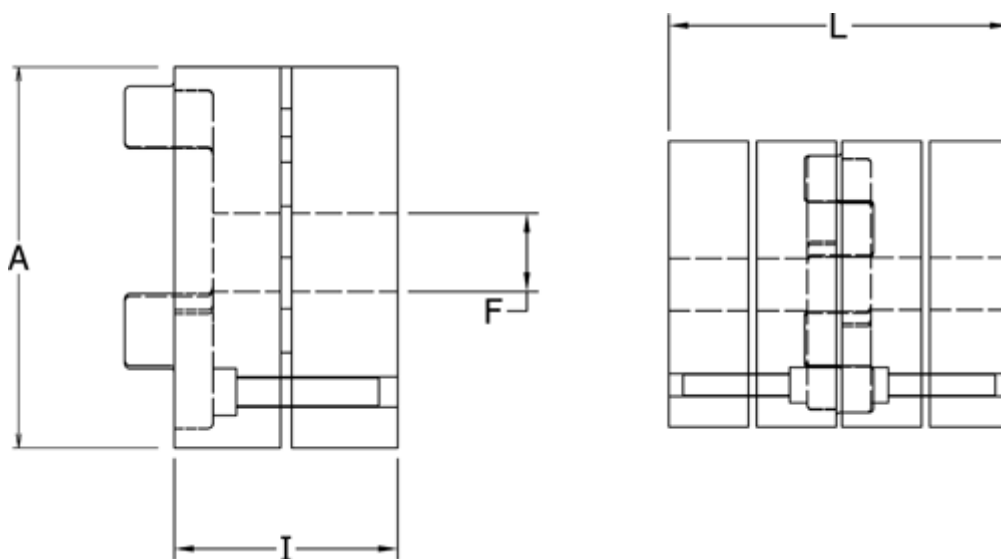

Article number: 3335038A038

Description: Conical Clamping Klonex ES 38/45
ALU Aluminium, Bore 38H7 mm

Measures

A = 80

F = 38

I = 45.0

L = 114

t = M6